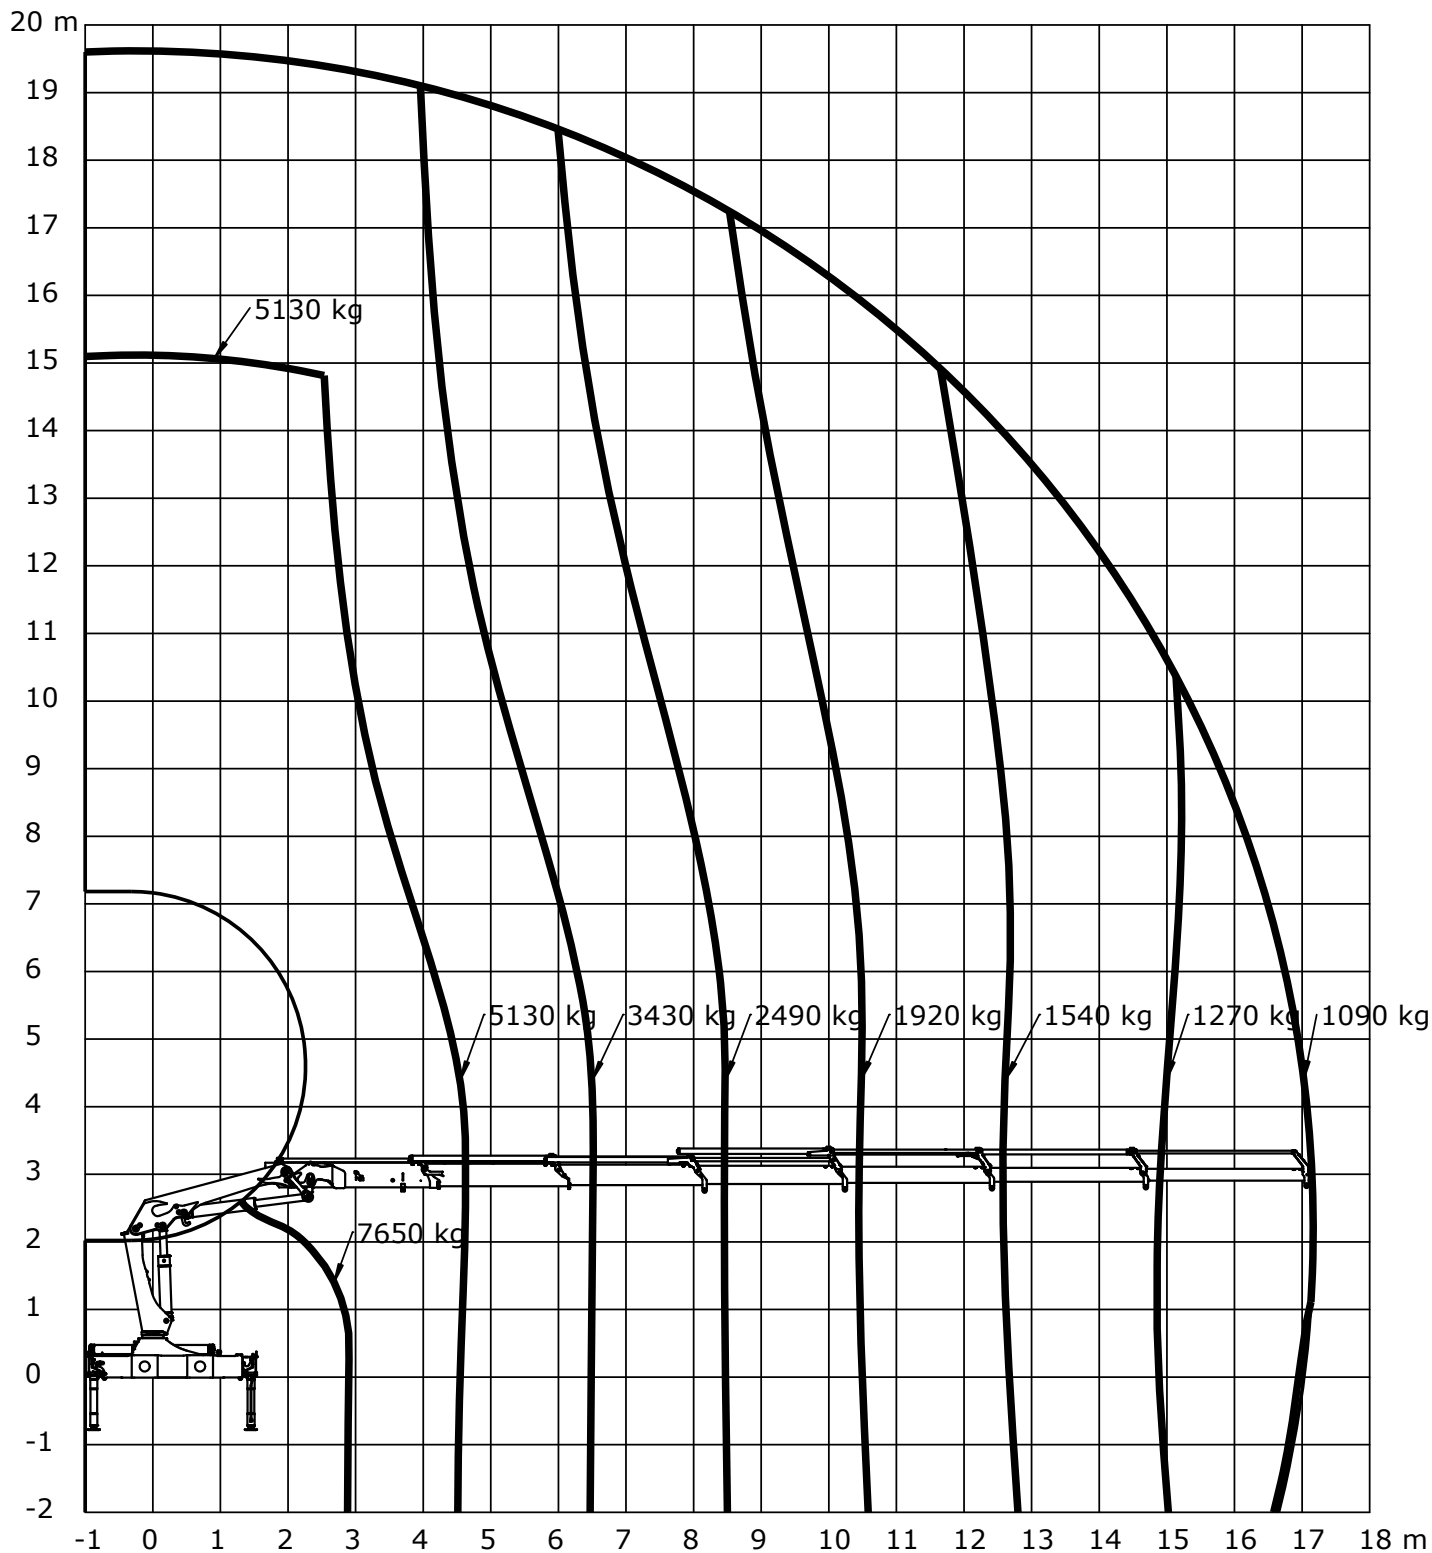

Technical Information 2810K-RCS

Lifting capacity diagram, K4

Catalogue no.
31 130

Section
224

Date
31-08-2018

Page
1 (1)

Lifting capacity diagram, K6

Catalogue no.	Section
31 130	226
Date	Page
31-08-2018	1 (1)

Loading group: EN12999 H1/B3